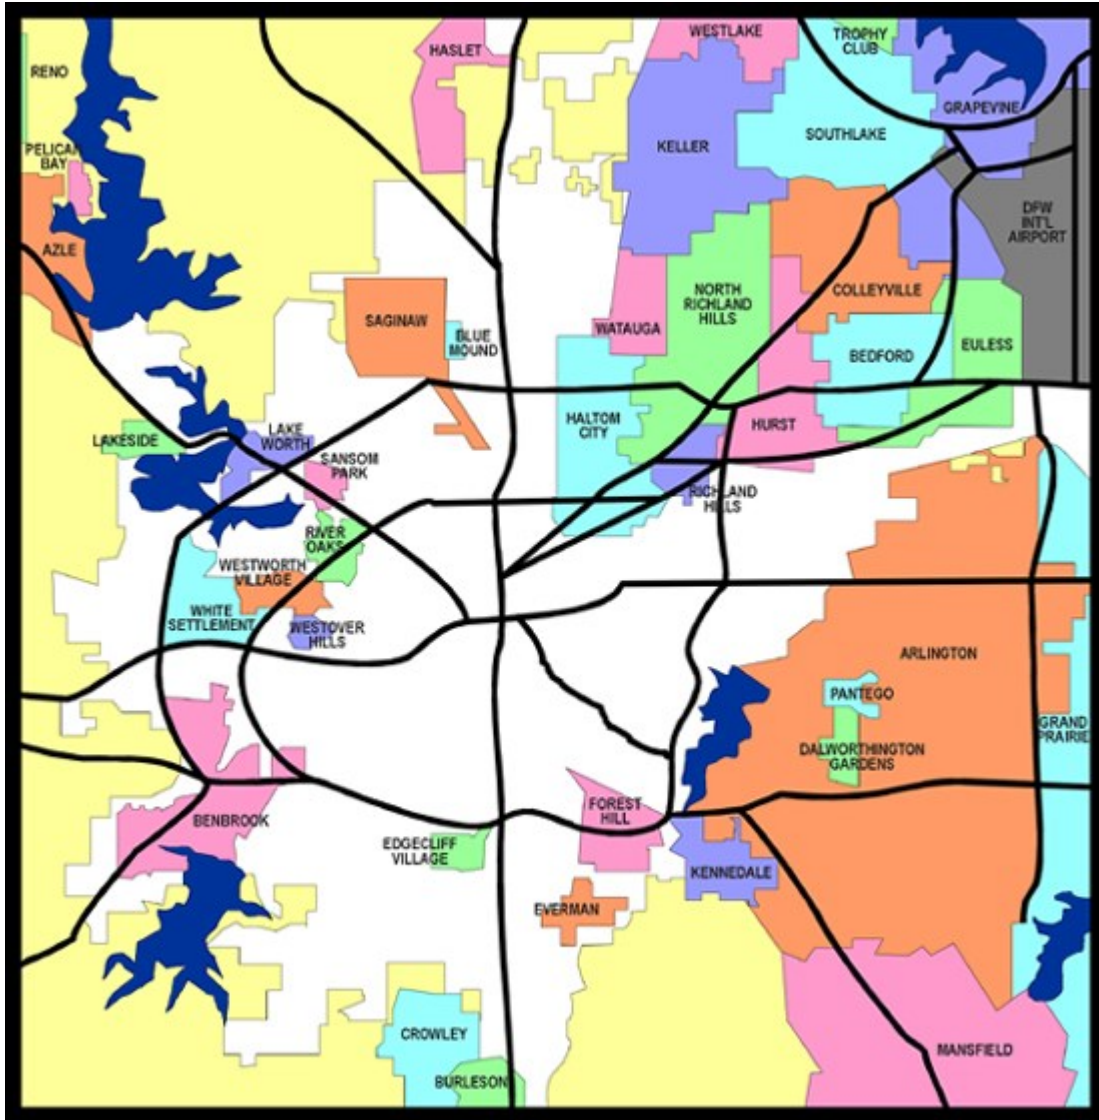

## Appendix C

Azle	76020
Bedford	76021/76022
Benbrook	76126
Blue Mound	76131
Burleson	76028
Colleyville	76034
Crowley	76036
Dalworthington Gardens	76013
Edgecliff Village	76134
Euless	76039/76040
Everman	76140
Forest Hill	76119/76140

Fort Worth	
Grapevine	76051
Haltom City	76117
Haslet	76052
Hurst	76053/76054
Keller	76248
Kennedale	76060
Lakeside	76108/76135
Lake Worth	76135/76136
Mansfield	76063
North Richland Hills	76180
Pantego	76013

Pelican Bay	76020
Richland Hills	76118/76180
River Oaks	76114
Saginaw	76131
Sansom Park	76114
Southlake	76092
Trophy Club	76262
Watauga	76148
Westlake	76262
Westworth Village	76114
White Settlement	76108