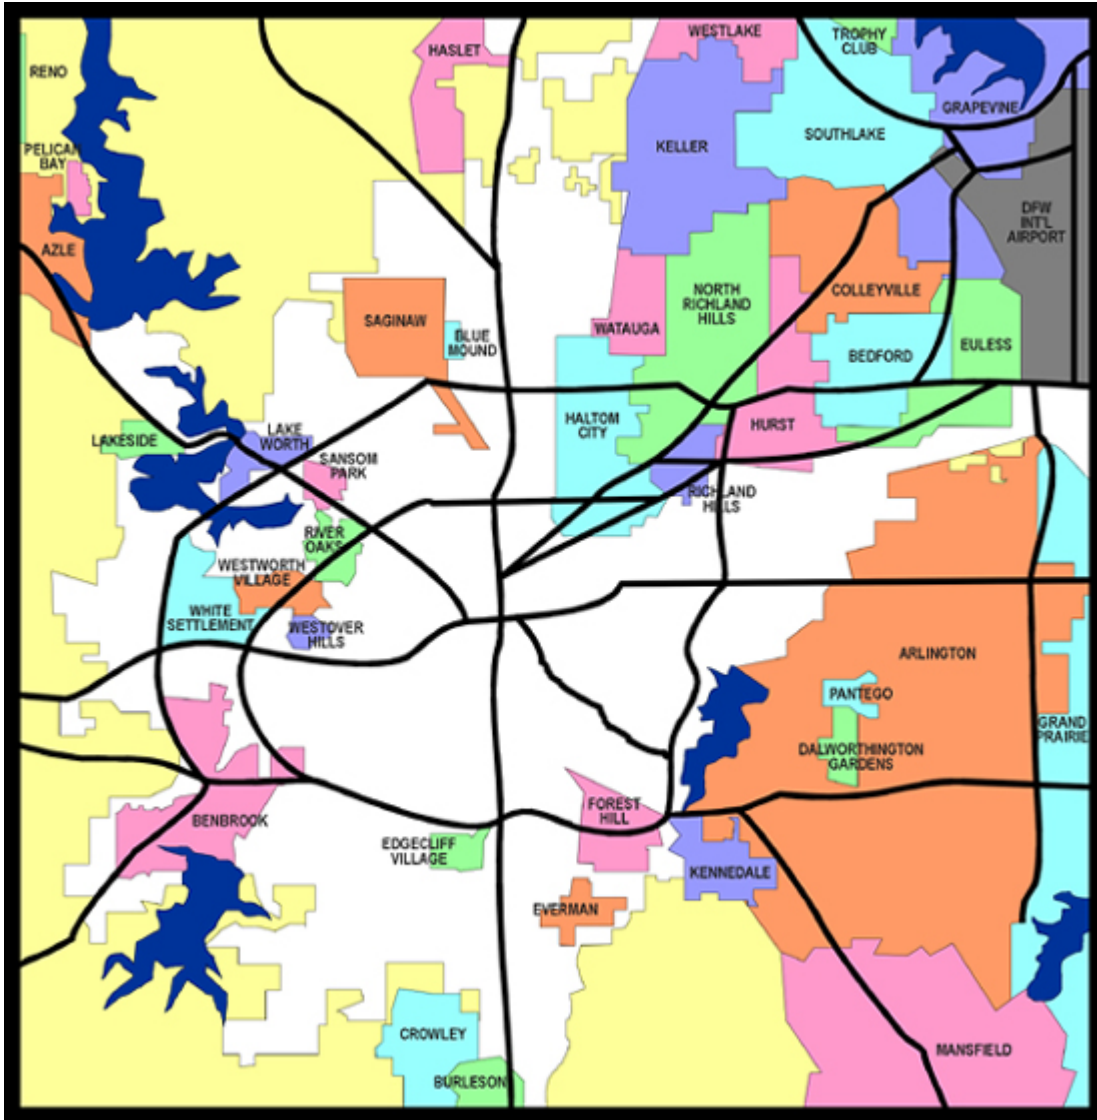

Appendix C

Tarrant County Jurisdictional Communities:

- | | | |
|------------------------|----------------------|-------------------|
| Azle | Fort Worth | Pelican Bay |
| Bedford | Grapevine | Richland Hills |
| Benbrook | Haltom City | River Oaks |
| Blue Mound | Haslet | Saginaw |
| Burleson | Hurst | Sansom Park |
| Colleyville | Keller | Southlake |
| Crowley | Kennedale | Trophy Club |
| Dalworthington Gardens | Lakeside | Watauga |
| Edgecliff Village | Lake Worth | Westlake |
| Euless | Mansfield | Westworth Village |
| Everman | North Richland Hills | White Settlement |
| Forest Hill | Pantego | |