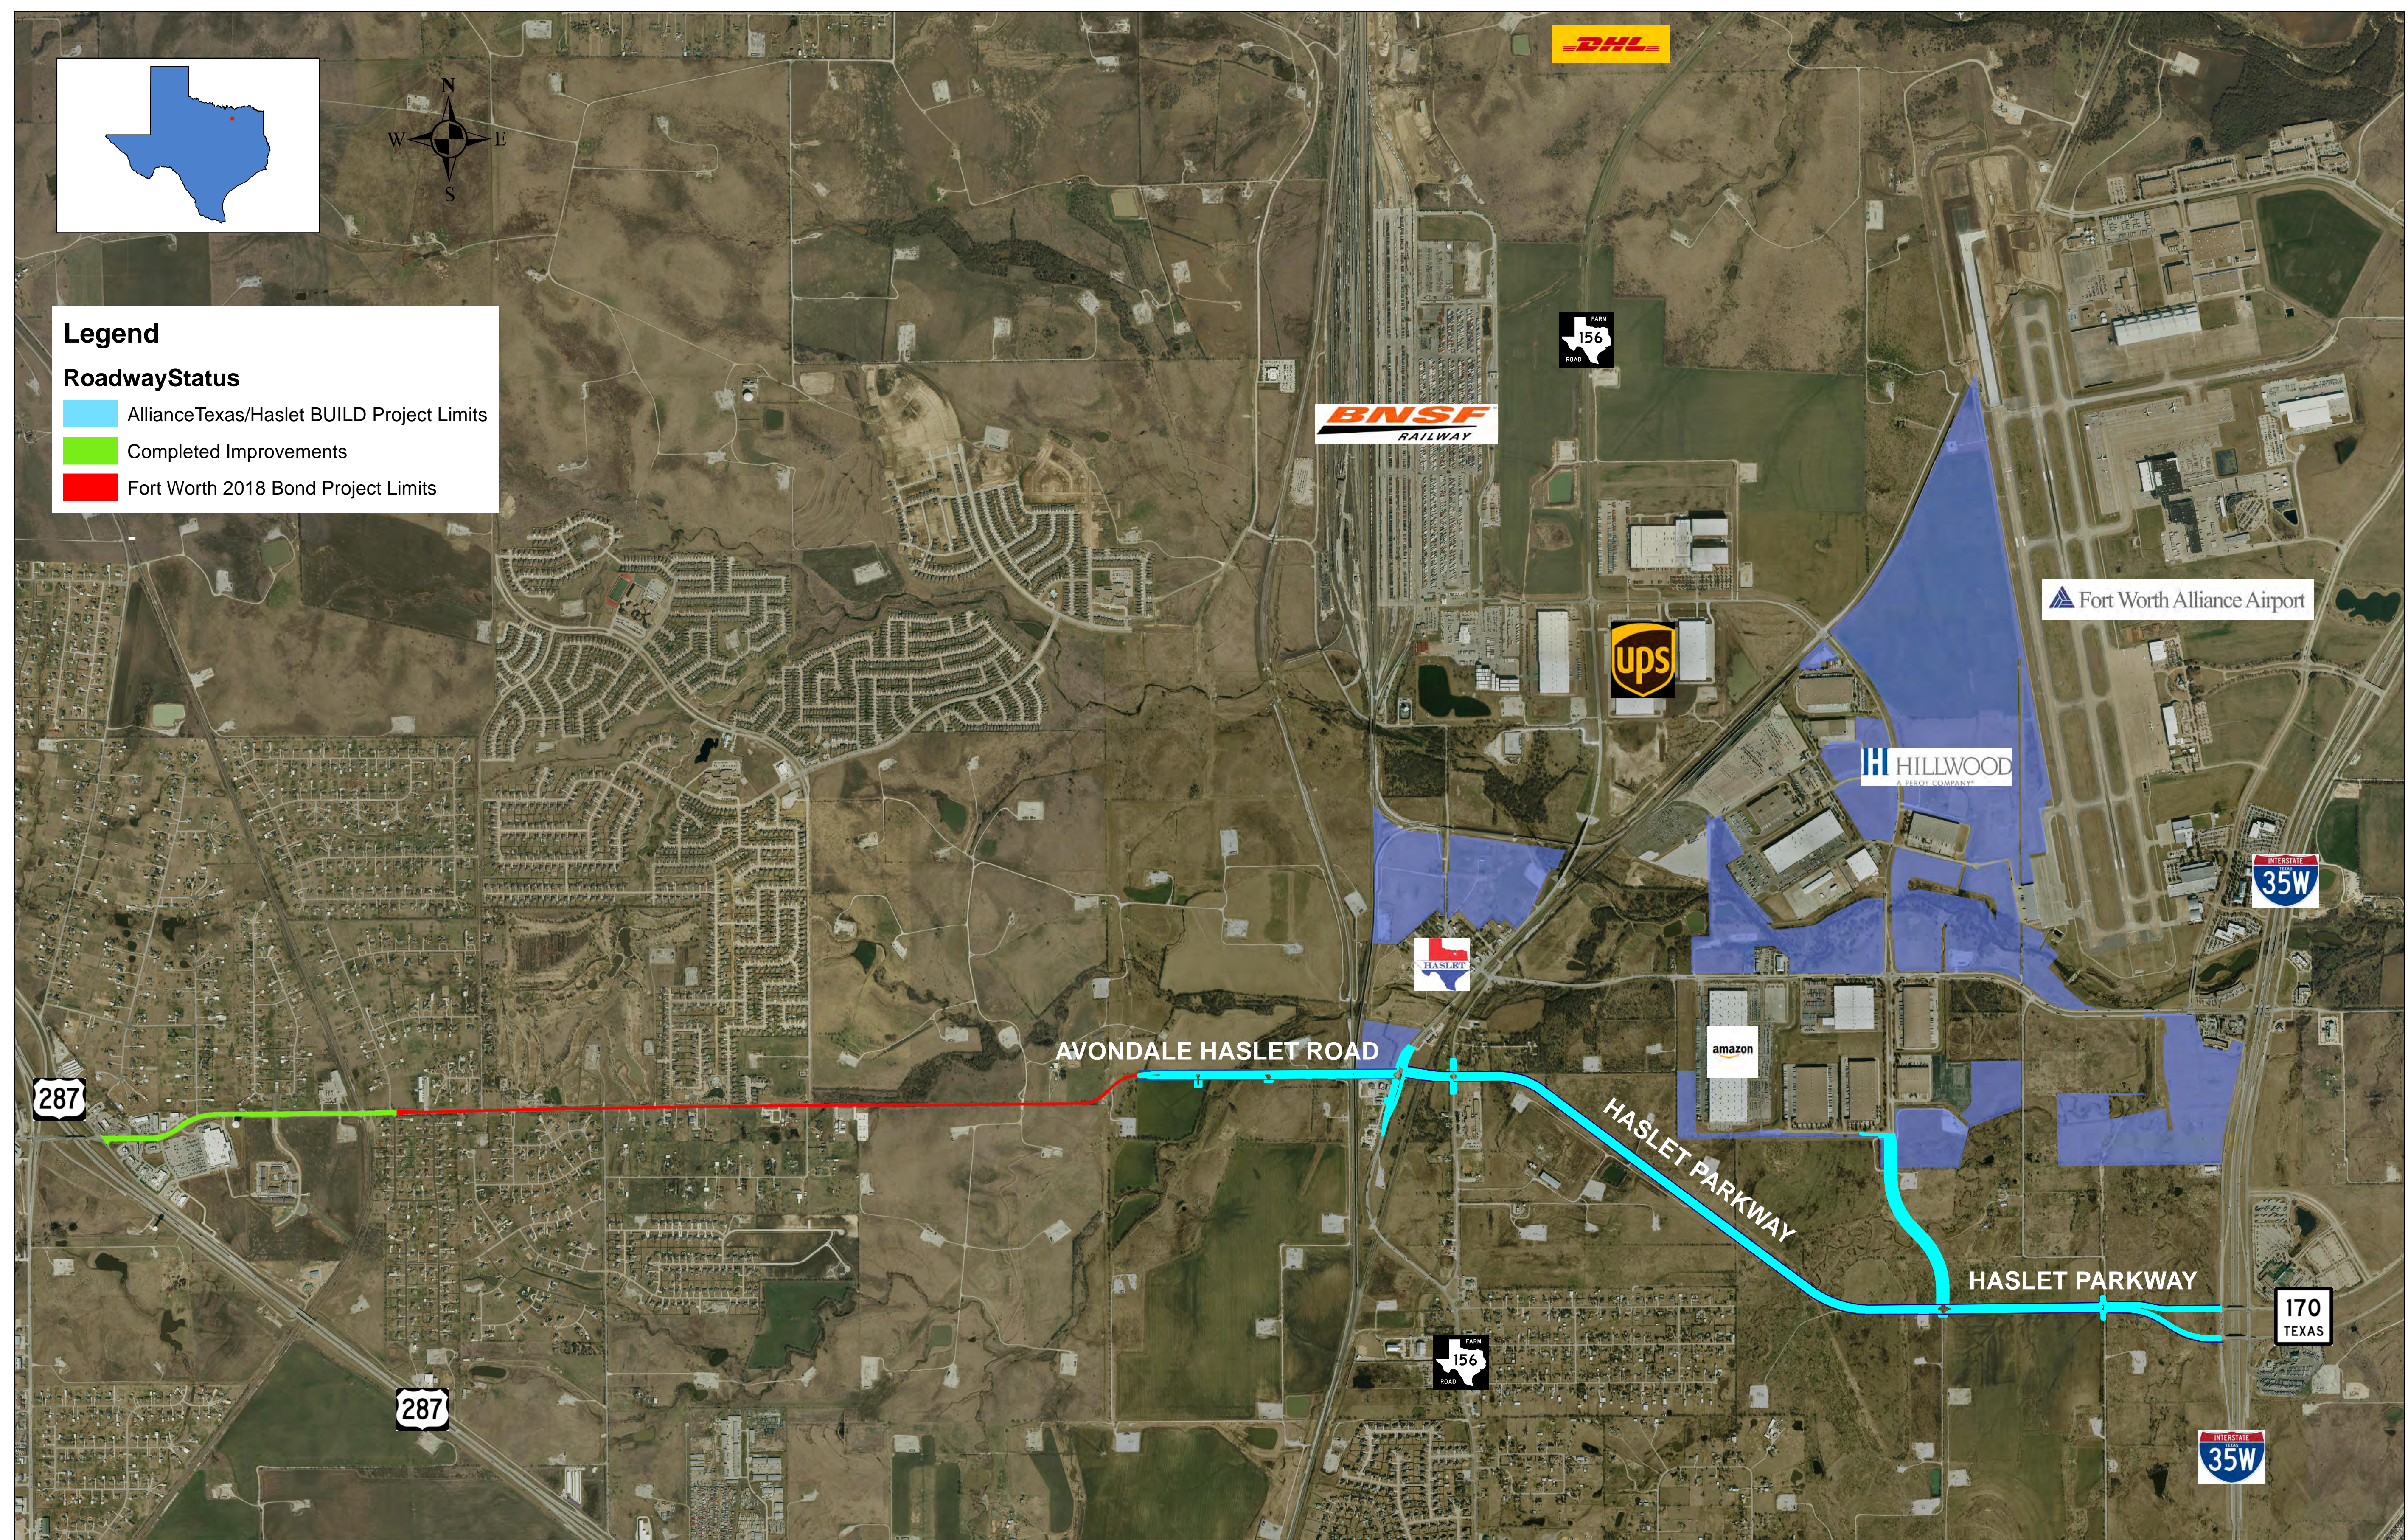

Legend

Roadway Status

-  AllianceTexas/Haslet BUILD Project Limits
-  Completed Improvements
-  Fort Worth 2018 Bond Project Limits

REGIONAL OVERVIEW